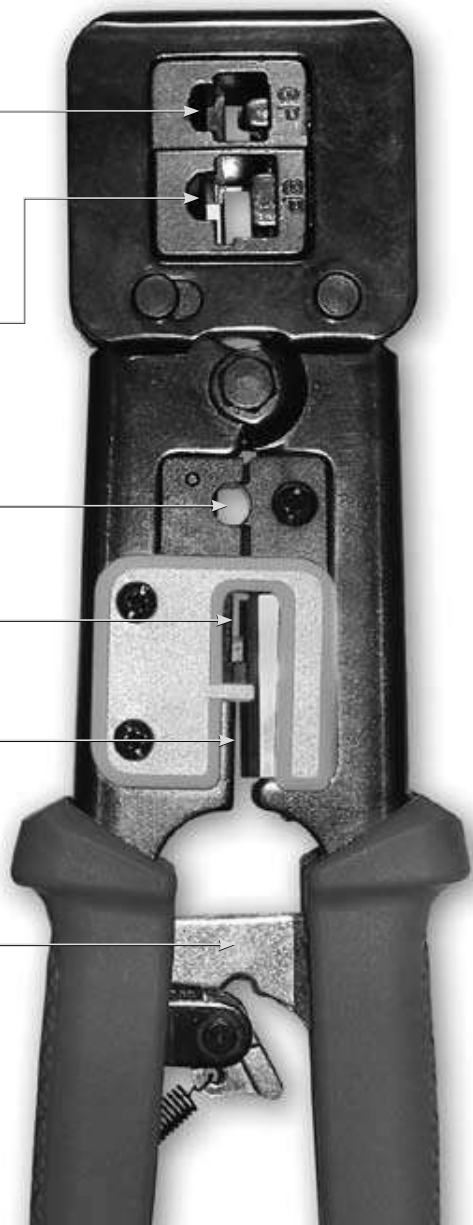

EZ-RJ PRO HD Crimp Tool

Designed to crimp EZ-RJ45's on the big stuff!

Perfect for Cat5e, CAT6 & Cat5e/Cat6 shielded cables.

EZ-RJ PRO™ HD Crimp Tool

Designed for the professional installer with a ratcheted, high leverage, ultra stable platform for consistent, repeatable terminations. Crimp cables with larger jacket and conductor OD's and be assured that every termination will meet FCC specifications.

Compatible with all EZ-RJ45® and EZ-RJ12/11 connectors as well as all standard modular plugs, except AMP.

- Zero flex frame prevents torque loss during the crimping cycle
- Tool steel die head assembly provides 360° of connector support during crimp
- Clean, ultra flush trim on the EZ-RJ45® extended conductors
- Expanded surface area on contact drivers delivers full, uniform crimp force
- Built in wire cutter and strippers

Marking/Packaging

- Clamshell(C) or boxed

Technical Data

- Dimensions: 8 1/2" X 2 1/2"
- Weight: 1 lb. 2.3 oz

Ordering Information

Description	P/N	UPC CODE
EZ-RJPRO™ HD Crimp Tool	100054C	899740002203
Replacement Blade Set	100054BL	899740002623
<small>Under Guard Blades (2/Set) and EZ-RJ45 & RJ12/11 Blades (1 each) 4 pc/Clamshell</small>		

Round Cable Stripper

Flat Cable Stripper

Cable Cutter

Ratchet Mechanism with Quick Release

Connectors You May Need

EZ-RJ45® Cat 5/5e Connector

Part #	Description
100003C	EZ-RJ45 Connectors, 50 Pc. Clamshell
100003B	EZ-RJ45 Connectors, 100 Pc. Box
105003	EZ-RJ45 Connectors, Bulk Package, 500 Pc. Min.
100015	EZ-RJ45 Connectors, 15 Pc. Clamshell